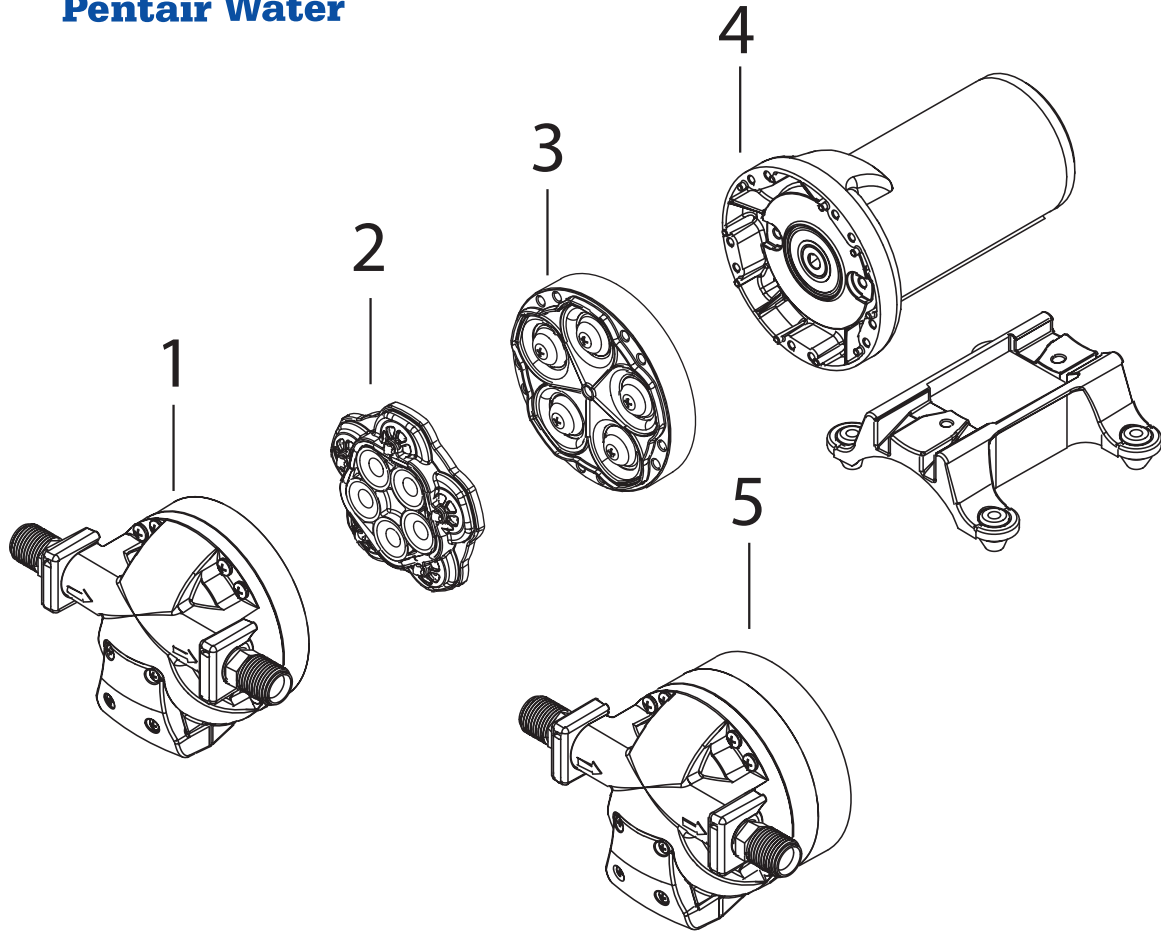

SHURflo
Pentair Water

Extreme™ Series Smart Sensor™ 4.0 Repair & Rebuild Kit

Name (4900 Series)	Extreme™ Series Smart Sensor™ 4.0 (OEM #)	Extreme™ Series Smart Sensor™ 4.0 (Aftermarket #)
Model	4900-0201	4900-0211
Switch & Upper Housing (1)	N/A	N/A
Valve Assembly, EPDM (2)	94-030-10	94-030-10
Drive Assembly (3)	94-030-11	94-030-11
Motor Assembly (4)	N/A	N/A
Pumphead Repair Kit (5)	N/A	N/A
Check Valve Kit (not shown)	N/A	N/A